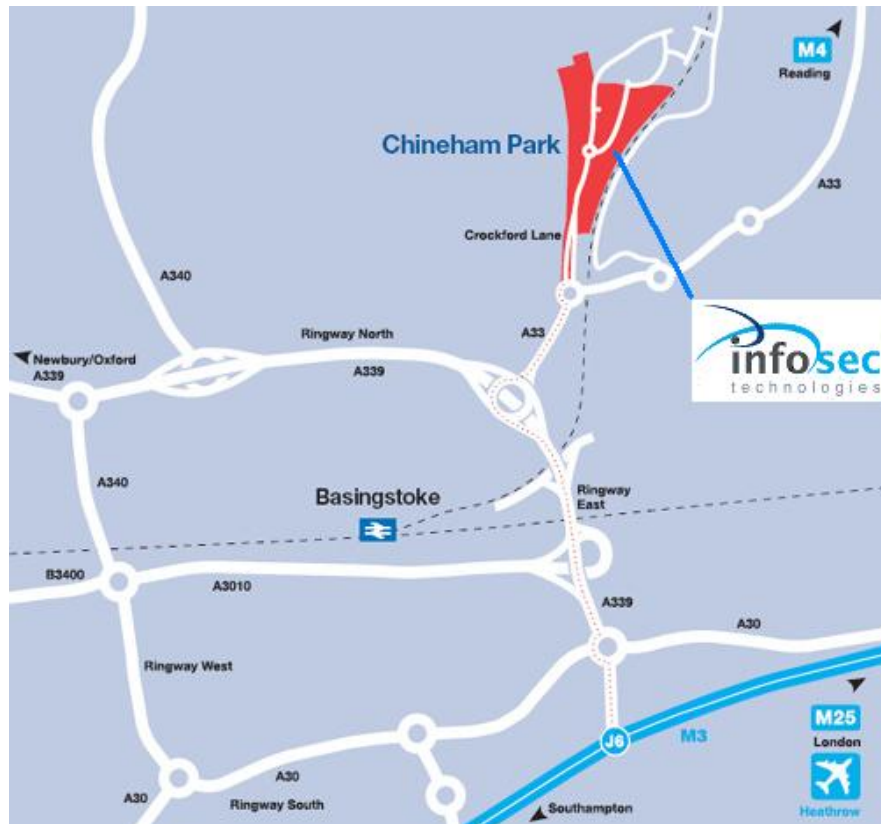

**Infosec Technologies
Unit 3 Cherrywood
Chineham Business Park
Basingstoke
Hampshire
RG24 8WF**

Located in the business heart of Basingstoke, Infosec Technologies offices are within easy reach of the M3, M25 and M4 motorways and the A33.

Infosec Technologies is based in Basingstoke, Hampshire only a 40 minute drive from Heathrow Airport.

From the M4:

Exit the M4 at Junction 11 and take the A33 towards Basingstoke. Continue down the A33 until reaching a roundabout with red figurines through the centre. Take the third exit from this roundabout - this is the entrance to the Chineham Business Park.

From the M3:

Exit the M3 at Junction 6 and head round the ring road following signs for Reading. Exit the ring road at the A33 slip road, continuing to follow signs for Reading. Follow this road for approximately half a mile until reaching a roundabout with red figurines through the centre. Take the second exit from this roundabout - this is the entrance to Chineham Business Park.

On entering the Business Park:

Follow the main entrance road for approximately half a mile until reaching a roundabout. At this roundabout take the third exit. Follow this road for 500m until reaching the "Cherrywood" complex on your right. Infosec Technologies is unit 3.